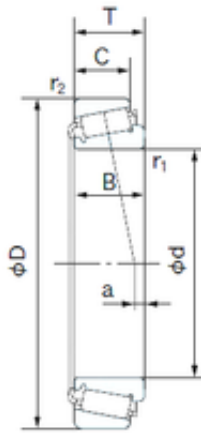

# BEARING CORP. LTD.

NSK NTN NACHI Koyo SKF Timken 655/653  
33275/33462 33275/33472 33275W/33475

Bearing No. 655/653

Size	69.850x146.050x41.275 mm
Bore Diameter	69.850 mm
Outer Diameter	146.050 mm
Width	41.275 mm
d	69.850 mm
D	146.050 mm
T	41.275 mm
B	41.275 mm
C	31.750 mm
a	7.9 mm
r1 min.	3.5 mm
r2 min.	3.3 mm
Weight	3,24 Kg
Basic dynamic load rating (C)	188000 kN
Basic static load rating (C0)	260000 kN
(Grease) Lubrication Speed	2500 r/min
(Oil) Lubrication Speed	3300 r/min
Calculation factor (e)	0.41
Calculation factor (Y0)	0.81

655/653 Bearing 2D drawings and 3D CAD models