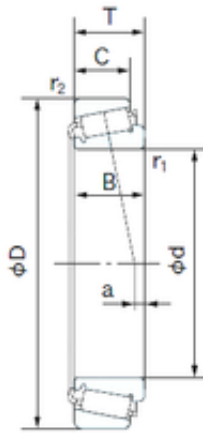

BEARING CORP. LTD.

Distributor of NTN Timken NSK NACHI
Koyo SKF Duz Rolling Bearing 32205 32206 32207
32208 32209 32210 32211 32306 32307 32308
32309 32310 32311 Roller Bearings

Bearing No. 32205

32205 Bearing 2D drawings and 3D CAD models

Size	25x52x19.25 mm
Bore Diameter	25 mm
Outer Diameter	52 mm
Width	19.25 mm
d	25 mm
D	52 mm
T	19.25 mm
B	18 mm
C	15 mm
a	5.4 mm
r1 min.	1.1 mm
r2 min.	1.1 mm
Weight	0.180 Kg
Basic dynamic load rating (C)	32500 kN
Basic static load rating (C0)	35000 kN
(Grease) Lubrication Speed	7500 r/min
(Oil) Lubrication Speed	10000 r/min
Calculation factor (e)	0.37
Calculation factor (Y0)	0.88
Category	Bearings
Inventory	0.0
Manufacturer Name	NACHI
Minimum Buy Quantity	N/A