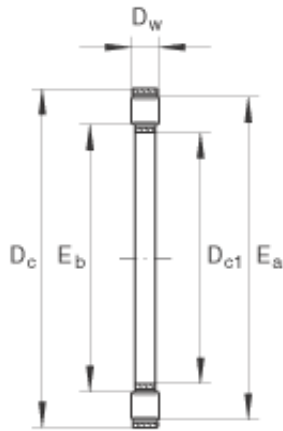

## INA K81104-TV thrust roller bearings

Bearing No. K81104-TV

Size	20x35x4.5 mm
Bore Diameter	20 mm
Outer Diameter	35 mm
Width	4,5 mm
$D_{c1}$	20 mm
$D_c$	35 mm
$D_w$	4,5 mm
$E_a$	34 mm
$E_b$	21 mm
m	0,013 kg / Weight
$C_a$	25000 N / Dynamic load rating (axial)
$C_{0a}$	53000 N / Static load rating (axial)
$C_{ua}$	7300 N / Fatigue limit load
$n_G$	10800 1/min / Limiting speed
$n_B$	4300 1/min / Reference speed
	GS81104 / Allocated housing locating washer
	WS81104 / Allocated shaft locating washer
Category	Plain Bearings
Inventory	0.0
Manufacturer Name	SCHAEFFLER GROUP
Minimum Buy Quantity	N/A

K81104-TV Bearing 2D drawings and 3D CAD models