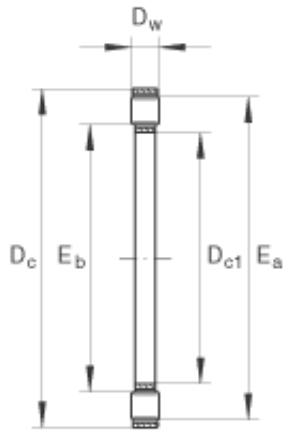

BEARING CORP. LTD.

INA K81113-TV thrust roller bearings

Bearing No. K81113-TV

Size	65x90x7.5 mm
Bore Diameter	65 mm
Outer Diameter	90 mm
Width	7,5 mm
D_{c1}	65 mm
D_c	90 mm
D_w	7,5 mm
E_a	87 mm
E_b	67 mm
m	0,09 kg / Weight
C_a	107000 N / Dynamic load rating (axial)
C_{0a}	340000 N / Static load rating (axial)
C_{ua}	34000 N / Fatigue limit load
n_G	3700 1/min / Limiting speed
n_B	1260 1/min / Reference speed
	GS81113 / Allocated housing locating washer
	WS81113 / Allocated shaft locating washer
Category	Ball Bearings
Inventory	0.0
Manufacturer Name	SCHAEFFLER GROUP
Minimum Buy Quantity	N/A
Weight / Kilogram	0

K81113-TV Bearing 2D drawings and 3D CAD models

BEARING CORP. LTD.

EAN	4012802046489
Product Group	B00308