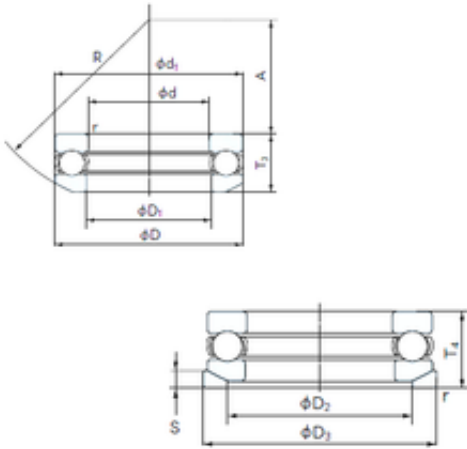

## NACHI 53306U thrust ball bearings

Bearing No. 53306U

53306U Bearing 2D drawings and 3D CAD models

|                               |             |
|-------------------------------|-------------|
| Size                          | 30x60x25 mm |
| Bore Diameter                 | 30 mm       |
| Outer Diameter                | 60 mm       |
| Width                         | 25 mm       |
| d                             | 30 mm       |
| D                             | 60 mm       |
| T                             | 25 mm       |
| d1                            | 60 mm       |
| r min.                        | 1 mm        |
| A                             | 22 mm       |
| D1                            | 32 mm       |
| D2                            | 45 mm       |
| D3                            | 62 mm       |
| R                             | 50 mm       |
| S                             | 7 mm        |
| Weight                        | 0.325 Kg    |
| Basic dynamic load rating (C) | 42,5 kN     |
| Basic static load rating (C0) | 78,5 kN     |
| (Grease) Lubrication Speed    | 2800 r/min  |