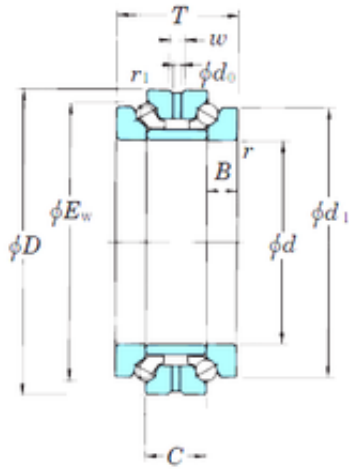

BEARING CORP. LTD.

247 mm x 320 mm x 24 mm KOYO 239748B thrust ball bearings

Bearing No. 239748B

Size	247x320x96 mm
Bore Diameter	247 mm
Outer Diameter	320 mm
Width	96 mm
d	247 mm
D	320 mm
Ew	299 mm
T	96 mm
B	24 mm
C	48 mm
Angle ()	60 °
d1	292 mm
r min.	2,1 mm
r1 min.	1,1 mm
W	12 mm
Weight	17,2 Kg
Basic dynamic load rating (C)	196 kN
Basic static load rating (C0)	655 kN
(Grease) Lubrication Speed	1 200 r/min

239748B Bearing 2D drawings and 3D CAD models