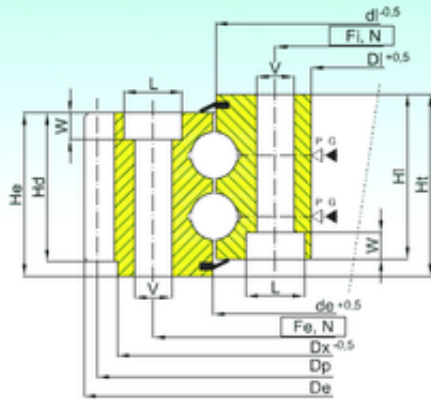

BEARING CORP. LTD.

ISB EB2.22.0383.400-1SPPN thrust ball bearings

Bearing No. EB2.22.0383.400-1SPPN

EB2.22.0383.400-1SPPN Bearing 2D drawings and 3D CAD models

Size	300x504x92 mm
Bore Diameter	300 mm
Outer Diameter	504 mm
Width	92 mm
d	300 mm
D	504 mm
H	92 mm
V	17 mm
de	385 mm
Z	61 mm
m	8 mm
L	25 mm
N	16 mm
W	12 mm
di	381 mm
Di	300 mm
Dp	488 mm
De	504 mm
Fe	436 mm
Fi	330 mm
Dx	394 mm
He	83 mm
Hi	83 mm
Ht	92 mm
Hd	75 mm