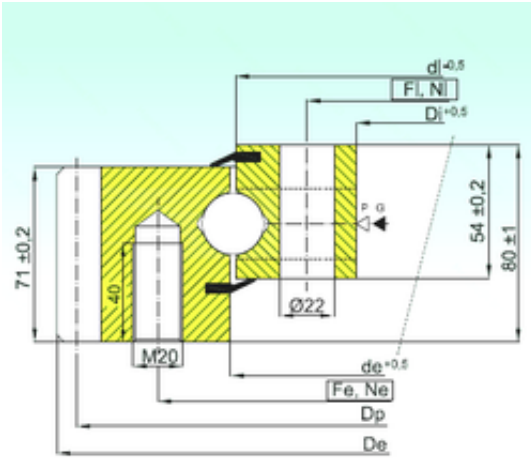

BEARING CORP. LTD.

ISB EB1.25.0755.200-1STPN thrust ball bearings

Bearing No. EB1.25.0755.200-1STPN

EB1.25.0755.200-1STPN Bearing 2D drawings and 3D CAD models

Size	655x898x80 mm
Bore Diameter	655 mm
Outer Diameter	898 mm
Width	80 mm
d	655 mm
D	898 mm
H	80 mm
de	754 mm
Z	98 mm
m	9 mm
di	756 mm
Di	655 mm
Dp	882 mm
De	898 mm
Fe	816 mm
Ne	24 mm
Fi	695 mm
Ni	24 mm