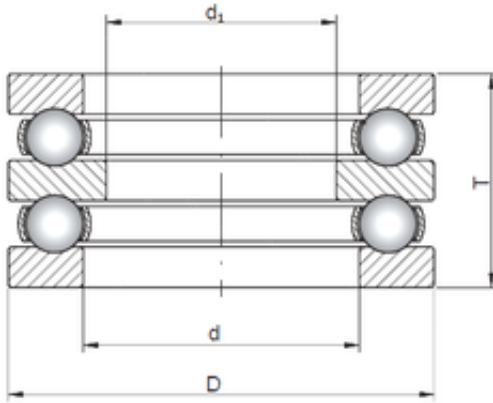

BEARING CORP. LTD.

ISO 52207 thrust ball bearings

Bearing No. 52207

Size	37x62x34 mm
Bore Diameter	37 mm
Outer Diameter	62 mm
Width	34 mm
d	37 mm
d1	30 mm
D	62 mm
T	34 mm

52207 Bearing 2D drawings and 3D CAD models