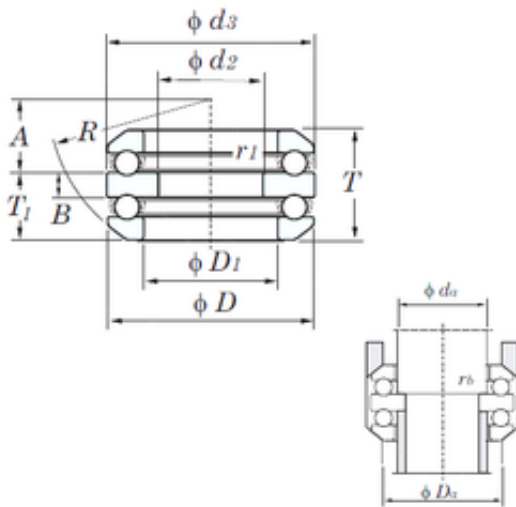

## KOYO 54405 thrust ball bearings

Bearing No. 54405

54405 Bearing 2D drawings and 3D CAD models

Size	15x60x49.8 mm
Bore Diameter	15 mm
Outer Diameter	60 mm
Width	49.8 mm
d2	15 mm
D	60 mm
T1	49.8 mm
T2	30.4 mm
d3	60 mm
r min.	1 mm
r1 min.	0.6 mm
A	15 mm
B	11 mm
C	8 mm
D1	27 mm
R	50 mm
da min.	25 mm
Da max.	42 mm
ra max.	1 mm
rb max.	0.6 mm
Weight	0.630 Kg
Basic dynamic load rating (C)	55.6 kN
Basic static load rating (C0)	89.4 kN
(Grease) Lubrication Speed	2600 r/min