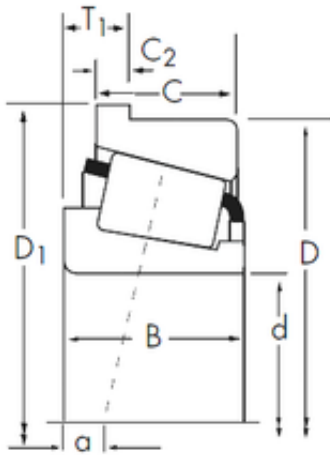

# BEARING CORP. LTD.

165,1 mm x 254 mm x 46,038 mm Timken  
86650/86100-B tapered roller bearings

Bearing No. 86650/86100-B

|                |                     |
|----------------|---------------------|
| Size           | 165.1x254x46.038 mm |
| Bore Diameter  | 165,1 mm            |
| Outer Diameter | 254 mm              |
| Width          | 46,038 mm           |
| d              | 165,1 mm            |
| D              | 254 mm              |
| T1             | 22,225 mm           |
| B              | 46,038 mm           |
| C              | 33,338 mm           |
| R              | 4,8 mm              |

86650/86100-B Bearing 2D drawings and 3D CAD models