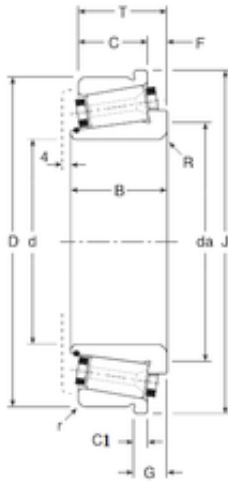

BEARING CORP. LTD.

136,525 mm x 215 mm x 51 mm Gamet
200136X/200215C tapered roller bearings

Bearing No. 200136X/200215C

Size	136.525x215x47.63 mm
Bore Diameter	136,525 mm
Outer Diameter	215 mm
Width	47,63 mm
d	136,525 mm
D	215 mm
T	47,63 mm
B	51 mm
C	38,63 mm
r	3 mm
C1	8 mm
F	9 mm
G	17 mm
J	224 mm
R	2,5 mm
da	155 mm
Weight	6,055 Kg

200136X/200215C Bearing 2D drawings and 3D CAD models