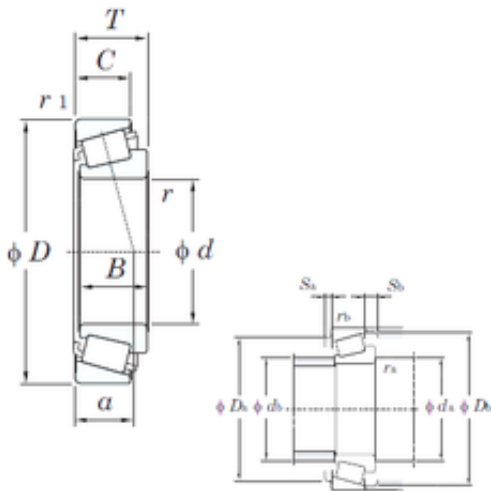

BEARING CORP. LTD.

28,575 mm x 62 mm x 20,638 mm KOYO
15113/15245 tapered roller bearings

Bearing No. 15113/15245

15113/15245 Bearing 2D drawings and 3D CAD models

Size	28.575x62x19.05 mm
Bore Diameter	28,575 mm
Outer Diameter	62 mm
Width	19,05 mm
d	28,575 mm
D	62 mm
T	19,05 mm
B	20,638 mm
C	14,288 mm
a	13,2 mm
r min.	0,8 mm
r2 min.	1,2 mm
da min.	34,5 mm
Da	55 mm
db min	34 mm
ra max.	0,8 mm
rb max.	1,2 mm
Db	58 mm
Weight	0,276 Kg
Basic dynamic load rating (C)	44,6 kN
Basic static load rating (C0)	50,7 kN
(Grease) Lubrication Speed	6400 r/min
(Oil) Lubrication Speed	8600 r/min
Calculation factor (e)	0,35
Calculation factor (Y0)	0,94