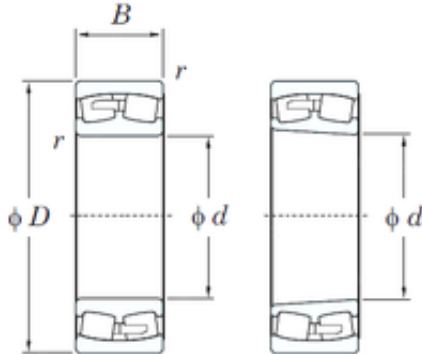

# BEARING CORP. LTD.

480 mm x 700 mm x 218 mm KOYO  
24096RK30 spherical roller bearings

Bearing No. 24096RK30

Size	480x700x218 mm
Bore Diameter	480 mm
Outer Diameter	700 mm
Width	218 mm
d	480 mm
D	700 mm
B	218 mm
C	218 mm
r min.	6 mm
da min.	508 mm
Da max.	672 mm
ra max.	5 mm
Weight	282 Kg
Basic dynamic load rating (C)	4420 kN
Basic static load rating (C0)	9650 kN
(Grease) Lubrication Speed	320 r/min
(Oil) Lubrication Speed	430 r/min
Calculation factor (e)	0,29
Calculation factor (Y0)	2,26
Calculation factor (Y1)	2,32

24096RK30 Bearing 2D drawings and 3D CAD models