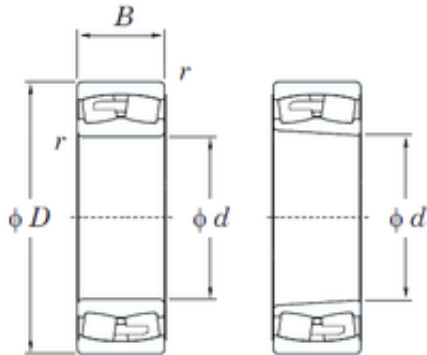

BEARING CORP. LTD.

340 mm x 620 mm x 224 mm KOYO 23268RHA spherical roller bearings

Bearing No. 23268RHA

23268RHA Bearing 2D drawings and 3D CAD models

Size	340x620x224 mm
Bore Diameter	340 mm
Outer Diameter	620 mm
Width	224 mm
d	340 mm
D	620 mm
B	224 mm
C	224 mm
r min.	6 mm
da min.	368 mm
Da max.	592 mm
ra max.	5 mm
Weight	290 Kg
Basic dynamic load rating (C)	4550 kN
Basic static load rating (C0)	8030 kN
(Grease) Lubrication Speed	440 r/min
(Oil) Lubrication Speed	590 r/min
Calculation factor (e)	0,36
Calculation factor (Y0)	1,84
Calculation factor (Y1)	1,88
Bearing No.	23268RHA
r(min)	6
Cr	5690
C0r	8030
Cu	517

BEARING CORP. LTD.

Grease lub.	440
Oil lub.	590
da(min)	368
Da(max)	592
ra(max)	5
e	0.36
Y1	1.88
Y2	2.81
Y0	1.84
(Refer.)Mass(kg)	290