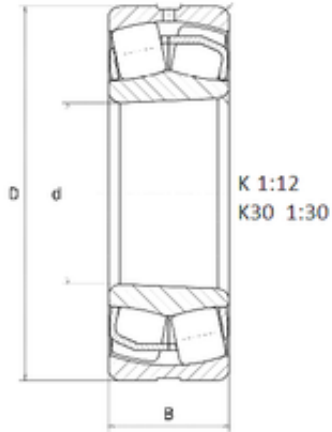

# BEARING CORP. LTD.

35,000 mm x 72,000 mm x 23,000 mm SNR  
22207EG15KW33 spherical roller bearings

Bearing No. 22207EG15KW33

Size	35x72x23 mm
Bore Diameter	35,000 mm
Outer Diameter	72,000 mm
Width	23,000 mm
d	35,000 mm
D	72,000 mm
B	23,000 mm
C	23,000 mm

22207EG15KW33 Bearing 2D drawings and 3D CAD models