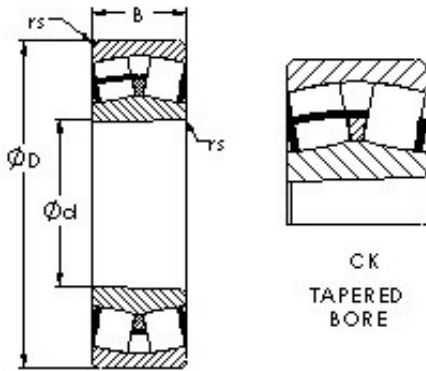

BEARING CORP. LTD.

AST 23136CK spherical roller bearings

Bearing No. 23136CK

Size	180x300x96 mm
Bore Diameter	180 mm
Outer Diameter	300 mm
Width	96 mm
Bearing Type	tapered bore
Bore Dia (d)	180.0000
Outer Dia (D)	300.0000
Width (B)	96.0000
Radius (min) (rs)	3.000
Dynamic Load Rating (Cr)	1,260,000
Static Load Rating (Cor)	2,110,000
Max Speed (Grease) (X000 RPM)	1
Max Speed (Oil) (X1000 RPM)	2
Weight (g)	29,680.00
Material	52100 Chrome steel, or equivalent

23136CK Bearing 2D drawings and 3D CAD models