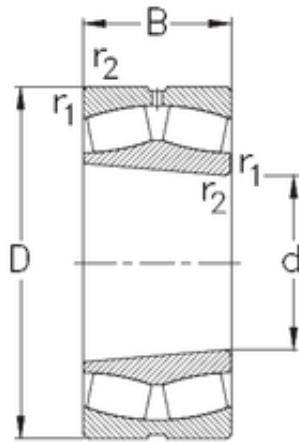

BEARING CORP. LTD.

240 mm x 400 mm x 128 mm NKE 23148-K-MB-W33 spherical roller bearings

Bearing No. 23148-K-MB-W33

Size	240x400x128 mm
Bore Diameter	240 mm
Outer Diameter	400 mm
Width	128 mm
d	240 mm
D	400 mm
B	128 mm
C	128 mm
r1 min.	4 mm
r2 min.	4 mm
Weight	66,7 Kg
Basic dynamic load rating (C)	1690 kN
Basic static load rating (C0)	2860 kN
Limiting speed	1300 r/min
Calculation factor (e)	0,32
Calculation factor (Y0)	2
Calculation factor (Y1)	2,1

23148-K-MB-W33 Bearing 2D drawings and 3D CAD models