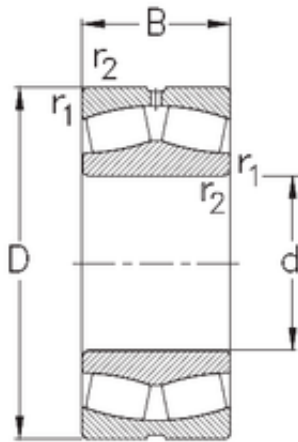

BEARING CORP. LTD.

460 mm x 760 mm x 300 mm NKE 24192-MB-W33 spherical roller bearings

Bearing No. 24192-MB-W33

Size	460x760x300 mm
Bore Diameter	460 mm
Outer Diameter	760 mm
Width	300 mm
d	460 mm
D	760 mm
B	300 mm
C	300 mm
r1 min.	7,5 mm
r2 min.	7,5 mm
Weight	578 Kg
Basic dynamic load rating (C)	7378 kN
Basic static load rating (C0)	14889 kN
Limiting speed	800 r/min
Calculation factor (e)	0,37
Calculation factor (Y0)	1,76
Calculation factor (Y1)	1,8

24192-MB-W33 Bearing 2D drawings and 3D CAD models