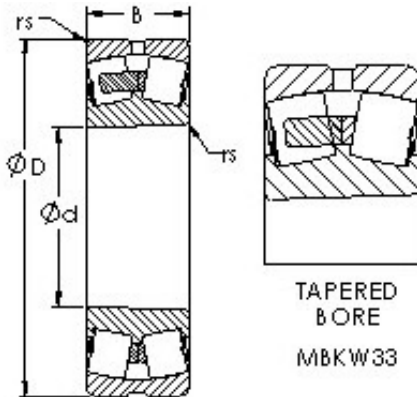

BEARING CORP. LTD.

AST 23244MBKW33 spherical roller bearings

Bearing No. 23244MBKW33

Size	220x400x144 mm
Bore Diameter	220 mm
Outer Diameter	400 mm
Width	144 mm
Bearing Type	tapered bore, lube groove & holes
Bore Dia (d)	220.0000
Outer Dia (D)	400.0000
Width (B)	144.0000
Radius (min) (rs)	4.000
Dynamic Load Rating (Cr)	1,850,000
Static Load Rating (Cor)	2,899,000
Max Speed (Grease) (X000 RPM)	1
Max Speed (Oil) (X000 RPM)	1
Weight (g)	80,600.00
Material	52100 Chrome steel, or equivalent

23244MBKW33 Bearing 2D drawings and 3D CAD models