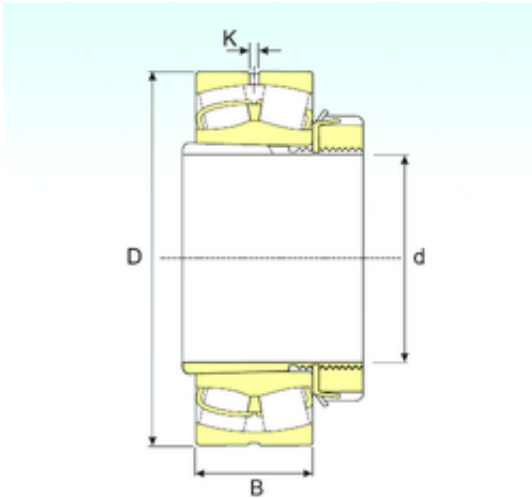

# BEARING CORP. LTD.

170 mm x 260 mm x 52 mm ISB 23938  
EKW33+H3938 spherical roller bearings

Bearing No. 23938 EKW33+H3938

Size	170x260x52 mm
Bore Diameter	170 mm
Outer Diameter	260 mm
Width	52 mm
d	170 mm
D	260 mm
B	52 mm
B1	89 mm
C	52 mm
K	9 mm
Weight	14,5 Kg
Basic dynamic load rating (C)	406 kN
Basic static load rating (C0)	784 kN
(Grease) Lubrication Speed	1989 r/min

23938 EKW33+H3938 Bearing 2D drawings and 3D CAD models