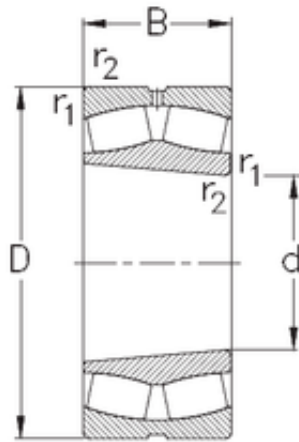

BEARING CORP. LTD.

220 mm x 340 mm x 90 mm NKE 23044-K-MB-W33 spherical roller bearings

Bearing No. 23044-K-MB-W33

Size	220x340x90 mm
Bore Diameter	220 mm
Outer Diameter	340 mm
Width	90 mm
d	220 mm
D	340 mm
B	90 mm
C	90 mm
r1 min.	3 mm
r2 min.	3 mm
Weight	31,2 Kg
Basic dynamic load rating (C)	1020 kN
Basic static load rating (C0)	1850 kN
Limiting speed	2000 r/min
Calculation factor (e)	0,25
Calculation factor (Y0)	2,7
Calculation factor (Y1)	2,7

23044-K-MB-W33 Bearing 2D drawings and 3D CAD models