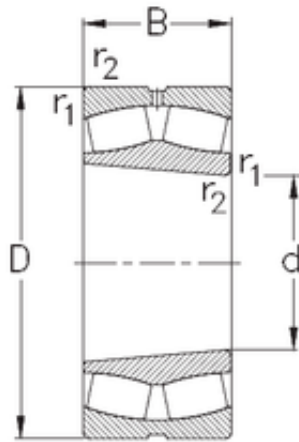

# BEARING CORP. LTD.

420 mm x 620 mm x 150 mm NKE 23084-K-MB-W33 spherical roller bearings

Bearing No. 23084-K-MB-W33

Size	420x620x150 mm
Bore Diameter	420 mm
Outer Diameter	620 mm
Width	150 mm
d	420 mm
D	620 mm
B	150 mm
C	150 mm
r1 min.	5 mm
r2 min.	5 mm
Weight	159 Kg
Basic dynamic load rating (C)	2950 kN
Basic static load rating (C0)	5850 kN
Limiting speed	1100 r/min
Calculation factor (e)	0,23
Calculation factor (Y0)	2,7
Calculation factor (Y1)	2,9

23084-K-MB-W33 Bearing 2D drawings and 3D CAD models