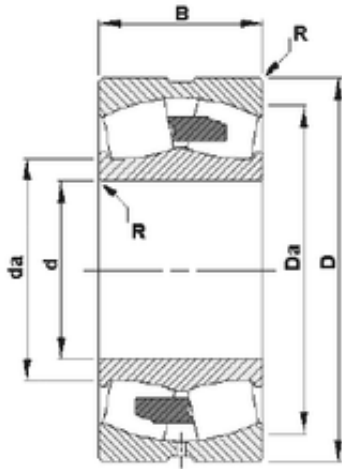

BEARING CORP. LTD.

300 mm x 540 mm x 192 mm Timken
23260YMB spherical roller bearings

Bearing No. 23260YMB

| | |
|----------------|----------------|
| Size | 300x540x192 mm |
| Bore Diameter | 300 mm |
| Outer Diameter | 540 mm |
| Width | 192 mm |
| d | 300 mm |
| D | 540 mm |
| B | 192 mm |
| C | 192 mm |
| R | 4 mm |
| Da | 482 mm |
| da | 353 mm |

23260YMB Bearing 2D drawings and 3D CAD models