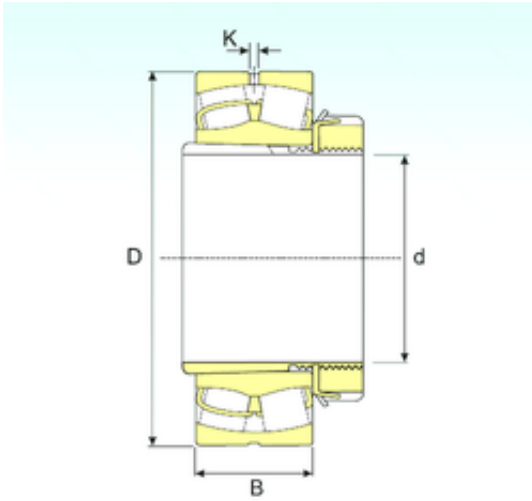

# BEARING CORP. LTD.

380 mm x 540 mm x 106 mm ISB 23980  
EKW33+OH3980 spherical roller bearings

Bearing No. 23980 EKW33+OH3980

Size	380x540x106 mm
Bore Diameter	380 mm
Outer Diameter	540 mm
Width	106 mm
d	380 mm
D	540 mm
B	106 mm
B1	168 mm
C	106 mm
K	7,5 mm
Weight	100 Kg
Basic dynamic load rating (C)	1960 kN
Basic static load rating (C0)	3822 kN
(Grease) Lubrication Speed	918 r/min

23980 EKW33+OH3980 Bearing 2D drawings and 3D CAD models