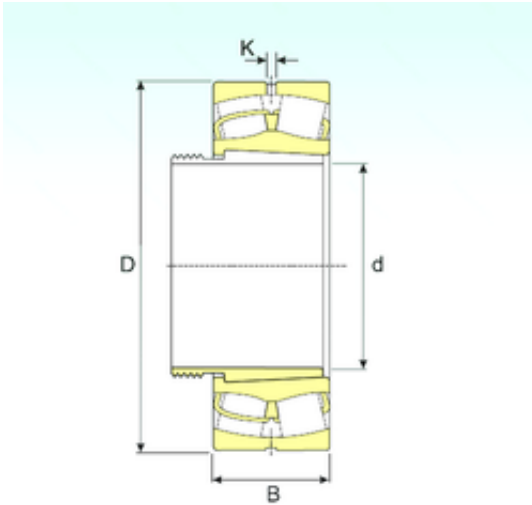

BEARING CORP. LTD.

280 mm x 500 mm x 200 mm ISB 24160
EK30W33+AOH24160 spherical roller bearings

Bearing No. 24160 EK30W33+AOH24160

| | |
|-------------------------------|----------------|
| Size | 280x500x200 mm |
| Bore Diameter | 280 mm |
| Outer Diameter | 500 mm |
| Width | 200 mm |
| d | 280 mm |
| D | 500 mm |
| B | 200 mm |
| C | 200 mm |
| K | 7,5 mm |
| Weight | 180 Kg |
| Basic dynamic load rating (C) | 3675 kN |
| Basic static load rating (C0) | 6174 kN |
| (Grease) Lubrication Speed | 765 r/min |

24160 EK30W33+AOH24160 Bearing 2D drawings and 3D CAD models