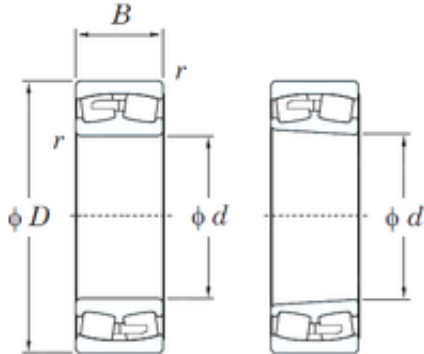

BEARING CORP. LTD.

380 mm x 620 mm x 243 mm KOYO 24176RK30 spherical roller bearings

Bearing No. 24176RK30

Size	380x620x243 mm
Bore Diameter	380 mm
Outer Diameter	620 mm
Width	243 mm
d	380 mm
D	620 mm
B	243 mm
C	243 mm
r min.	5 mm
da min.	402 mm
Da max.	598 mm
ra max.	4 mm
Weight	297 Kg
Basic dynamic load rating (C)	4220 kN
Basic static load rating (C0)	8220 kN
(Grease) Lubrication Speed	430 r/min
(Oil) Lubrication Speed	570 r/min
Calculation factor (e)	0,38
Calculation factor (Y0)	1,74
Calculation factor (Y1)	1,78

24176RK30 Bearing 2D drawings and 3D CAD models