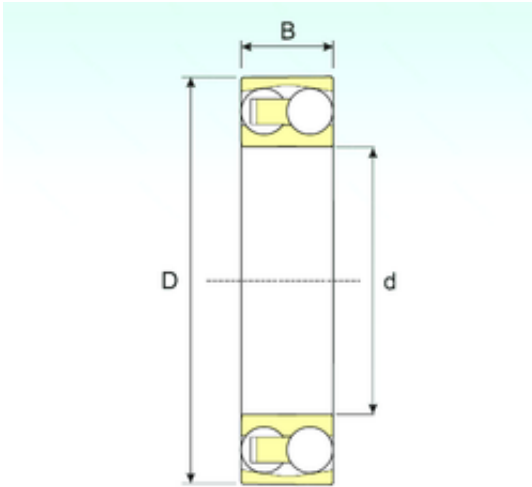

## BEARING CORP. LTD.

10 mm x 30 mm x 9 mm ISB 1200 TN9 self aligning ball bearings

Bearing No. 1200 TN9

Size	10x30x9 mm
Bore Diameter	10 mm
Outer Diameter	30 mm
Width	9 mm
d	10 mm
D	30 mm
B	9 mm
C	9 mm
Weight	0,034 Kg
Basic dynamic load rating (C)	5,42 kN
Basic static load rating (C0)	1,16 kN
(Grease) Lubrication Speed	27540 r/min

1200 TN9 Bearing 2D drawings and 3D CAD models