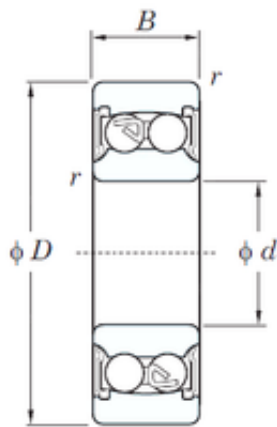

# BEARING CORP. LTD.

35 mm x 72 mm x 23 mm KOYO 2207-2RS self aligning ball bearings

Bearing No. 2207-2RS

Size	35x72x23 mm
Bore Diameter	35 mm
Outer Diameter	72 mm
Width	23 mm
d	35 mm
D	72 mm
B	23 mm
C	23 mm
r min.	1.1 mm
da min.	40.9 mm
da max	40.9 mm
Da max.	65 mm
ra max.	1 mm
Weight	0.403 Kg
Basic dynamic load rating (C)	15.8 kN
Basic static load rating (C0)	5.10 kN
(Grease) Lubrication Speed	5700 r/min
Calculation factor (e)	0.23
Calculation factor (Y0)	2.84
Calculation factor (Y1)	2.71

2207-2RS Bearing 2D drawings and 3D CAD models