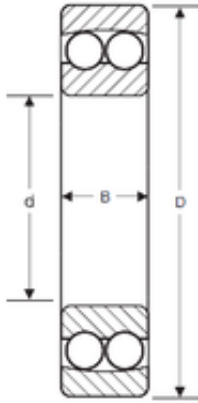

# BEARING CORP. LTD.

65 mm x 120 mm x 23 mm SIGMA 1213 self aligning ball bearings

Bearing No. 1213

Size	65x120x23 mm
Bore Diameter	65 mm
Outer Diameter	120 mm
Width	23 mm
d	65 mm
D	120 mm
B	23 mm
C	23 mm

1213 Bearing 2D drawings and 3D CAD models