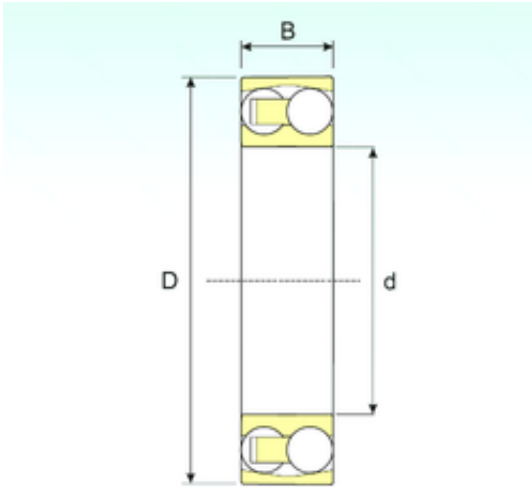

BEARING CORP. LTD.

45 mm x 85 mm x 23 mm ISB 2209 TN9 self aligning ball bearings

Bearing No. 2209 TN9

| | |
|-------------------------------|-------------|
| Size | 45x85x23 mm |
| Bore Diameter | 45 mm |
| Outer Diameter | 85 mm |
| Width | 23 mm |
| d | 45 mm |
| D | 85 mm |
| B | 23 mm |
| C | 23 mm |
| Weight | 0,55 Kg |
| Basic dynamic load rating (C) | 31,85 kN |
| Basic static load rating (C0) | 10,39 kN |
| (Grease) Lubrication Speed | 7650 r/min |

2209 TN9 Bearing 2D drawings and 3D CAD models