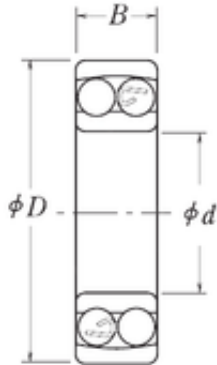

BEARING CORP. LTD.

152,4 mm x 304,8 mm x 57,15 mm RHP NMJ6
self aligning ball bearings

Bearing No. NMJ6

Size	152.4x304.8x57.15 mm
Bore Diameter	152,4 mm
Outer Diameter	304,8 mm
Width	57,15 mm
d	152,4 mm
D	304,8 mm
B	57,15 mm
C	57,15 mm
Weight	20 Kg
Basic dynamic load rating (C)	211 kN
Basic static load rating (C0)	100 kN
(Grease) Lubrication Speed	1000 r/min

NMJ6 Bearing 2D drawings and 3D CAD models