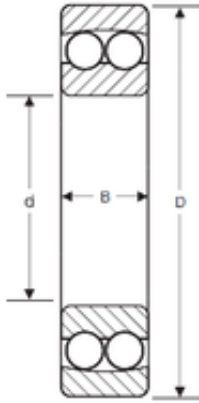

BEARING CORP. LTD.

35 mm x 100 mm x 30 mm SIGMA 1407 M self aligning ball bearings

Bearing No. 1407 M

Size	35x100x30 mm
Bore Diameter	35 mm
Outer Diameter	100 mm
Width	30 mm
d	35 mm
D	100 mm
B	30 mm
C	30 mm

1407 M Bearing 2D drawings and 3D CAD models