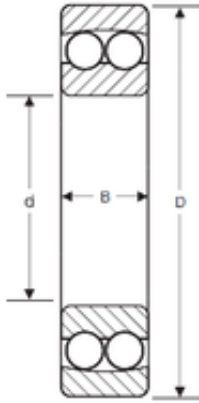

BEARING CORP. LTD.

75 mm x 160 mm x 55 mm SIGMA 2315 self aligning ball bearings

Bearing No. 2315

Size	75x160x55 mm
Bore Diameter	75 mm
Outer Diameter	160 mm
Width	55 mm
d	75 mm
D	160 mm
B	55 mm
C	55 mm

2315 Bearing 2D drawings and 3D CAD models