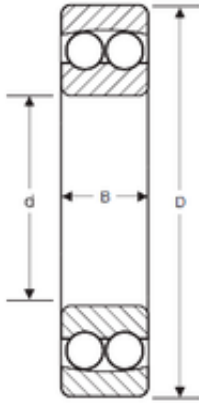

## BEARING CORP. LTD.

130 mm x 230 mm x 46 mm SIGMA 1226 M self aligning ball bearings

Bearing No. 1226 M

Size	130x230x46 mm
Bore Diameter	130 mm
Outer Diameter	230 mm
Width	46 mm
d	130 mm
D	230 mm
B	46 mm
C	46 mm

1226 M Bearing 2D drawings and 3D CAD models