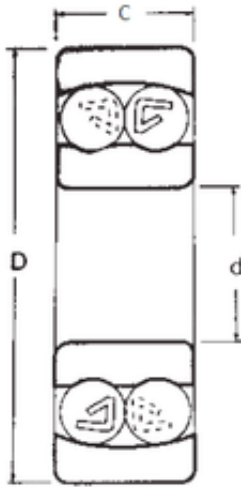

BEARING CORP. LTD.

55 mm x 100 mm x 25 mm FBJ 2211 self aligning ball bearings

Bearing No. 2211

Size	55x100x25 mm
Bore Diameter	55 mm
Outer Diameter	100 mm
Width	25 mm
d	55 mm
D	100 mm
B	25 mm
C	25 mm
Weight	0,81 Kg
Basic dynamic load rating (C)	26,8 kN
Basic static load rating (C0)	10 kN
(Grease) Lubrication Speed	5800 r/min

2211 Bearing 2D drawings and 3D CAD models