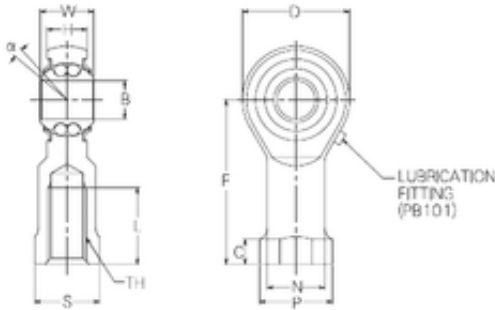

BEARING CORP. LTD.

25 mm x 64 mm x 25 mm NMB PBR25FN self aligning ball bearings

Bearing No. PBR25FN

Bore Diameter	25 mm
Width	25 mm
d	25 mm
P	35 mm
B	25 mm
C	10 mm
D	64 mm
F	94 mm
H	22 mm
L	42 mm
N	30 mm
S	30 mm
W	31 mm
Angle	5 °
Thread (TH)	M24 × 2,0
Weight	602 Kg
Basic dynamic load rating (C)	11,03 kN

PBR25FN Bearing 2D drawings and 3D CAD models