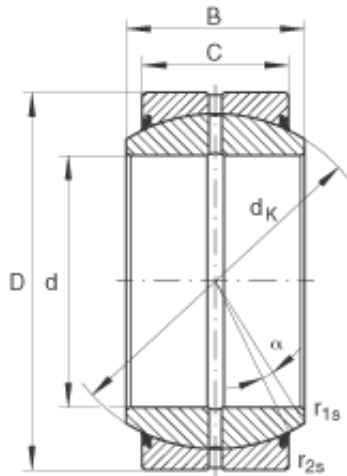

BEARING CORP. LTD.

INA GE15-DO-2RS plain bearings

Bearing No. GE15-DO-2RS

Size	15x26x12 mm
Bore Diameter	15 mm
Outer Diameter	26 mm
Width	12 mm
C	9 mm
$D_{a \min}$	21 mm
$d_{a \max}$	18,4 mm
d_K	22 mm
$r_{1s \min}$	0,3 mm
$r_{2s \min}$	0,3 mm
alf (°)	8
Weight (kg)	0,026
C_r (N)	16900
C_{0r} (N)	84700

GE15-DO-2RS Bearing 2D drawings and 3D CAD models