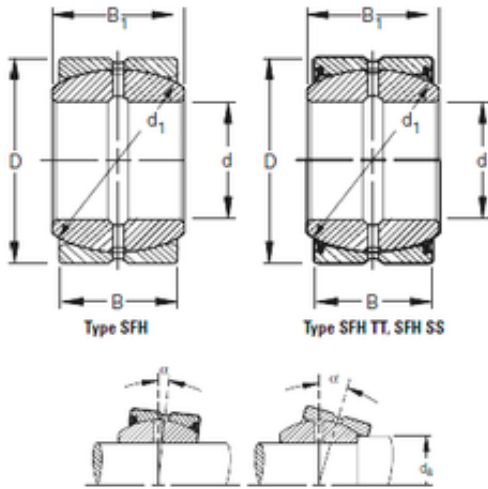

BEARING CORP. LTD.

Timken 27SFH48 plain bearings

Bearing No. 27SFH48

Size	69.85x120.65x57.15 mm
Bore Diameter	69,85 mm
Outer Diameter	120,65 mm
Width	57,15 mm
d	69,85 mm
D	120,65 mm
B1	70,87 mm
C	57,15 mm
d1	109,52 mm

27SFH48 Bearing 2D drawings and 3D CAD models