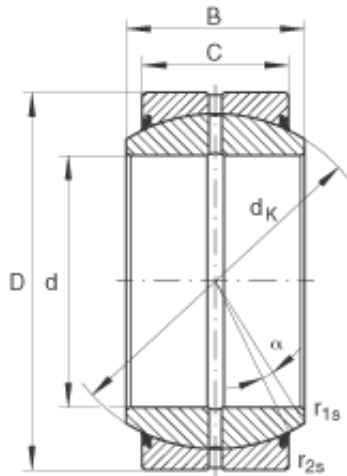

## INA GE280-DO-2RS plain bearings

Bearing No. GE280-DO-2RS

Size	280x400x155 mm
Bore Diameter	280 mm
Outer Diameter	400 mm
Width	155 mm
C	120 mm
$D_{a \min}$	342 mm
$d_{a \max}$	313,8 mm
$d_K$	350 mm
$r_{1s \min}$	1,1 mm
$r_{2s \min}$	1,1 mm
alf ( ° )	6
Weight (kg)	64,6
$C_r$ (N)	3570000
$C_{Or}$ (N)	17900000
Category	Bearings
Inventory	0.0
Manufacturer Name	SCHAEFFLER GROUP
Minimum Buy Quantity	N/A
Weight / Kilogram	64.8
Product Group	B04264

GE280-DO-2RS Bearing 2D drawings and 3D CAD models