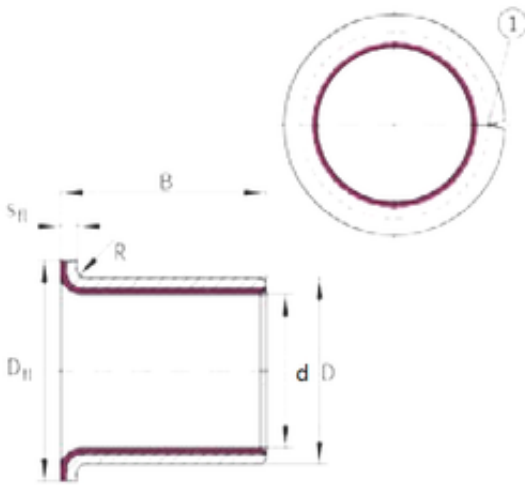

BEARING CORP. LTD.

35 mm x 39 mm x 26 mm INA EGF35260-E40-B plain bearings

Bearing No. EGF35260-E40-B

EGF35260-E40-B Bearing 2D drawings and 3D CAD models

Size	35x39x26 mm
Bore Diameter	35 mm
Outer Diameter	39 mm
Width	26 mm
d	35 mm
D	39 mm
B	26 mm
Df	47 mm
R	2 mm
S	2 mm
Category	Plain Bearings
Inventory	0.0
Manufacturer Name	SCHAEFFLER GROUP
Minimum Buy Quantity	N/A
Weight / Kilogram	0
EAN	4012802061864
Product Group	B04264