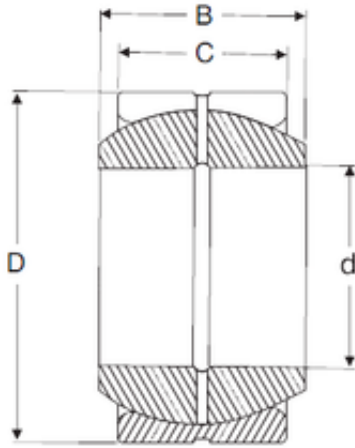

BEARING CORP. LTD.

45 mm x 75 mm x 43 mm SIGMA GEH 45 ES
plain bearings

Bearing No. GEH 45 ES

Size	45x75x43 mm
Bore Diameter	45 mm
Outer Diameter	75 mm
Width	43 mm
d	45 mm
D	75 mm
B	43 mm
C	28 mm

GEH 45 ES Bearing 2D drawings and 3D CAD models