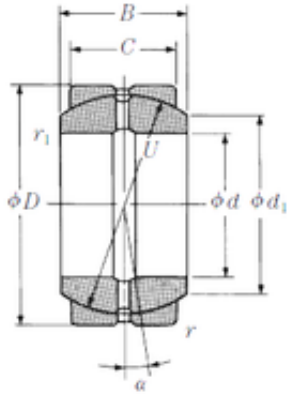

# BEARING CORP. LTD.

100 mm x 150 mm x 70 mm NSK 100FSF150  
plain bearings

Bearing No. 100FSF150

Size	100x150x70 mm
Bore Diameter	100 mm
Outer Diameter	150 mm
Width	70 mm
d	100 mm
D	150 mm
B	70 mm
C	55 mm
U	130 mm
d1	110 mm
r min.	1,1 mm
r1 min.	1 mm
Angle	7,5 °
Weight	4,4 Kg
Basic dynamic load rating (C)	510 kN

100FSF150 Bearing 2D drawings and 3D CAD models