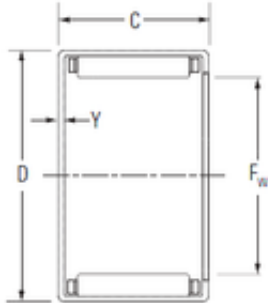

BEARING CORP. LTD.

KOYO MJ-24161 needle roller bearings

Bearing No. MJ-24161

Size	38.100x47.625x25.40 mm
Bore Diameter	38.100 mm
Outer Diameter	47.625 mm
Width	25.40 mm
Fw	38.100 mm
D	47.625 mm
C	25.40 mm
Weight	0.094 Kg
Basic dynamic load rating (C)	39.32 kN
Basic static load rating (C0)	66.72 kN
(Grease) Lubrication Speed	5600 r/min
Bearing No.	MJ-24161
Y(max)	1.27
Cr	39.32
C0r	66.72
Cu	10.4
Grease lub.	5600
Oil lub.	8600
(Refer.) Mass(kg)	0.094
Mounting inner ring	IR-1916

MJ-24161 Bearing 2D drawings and 3D CAD models