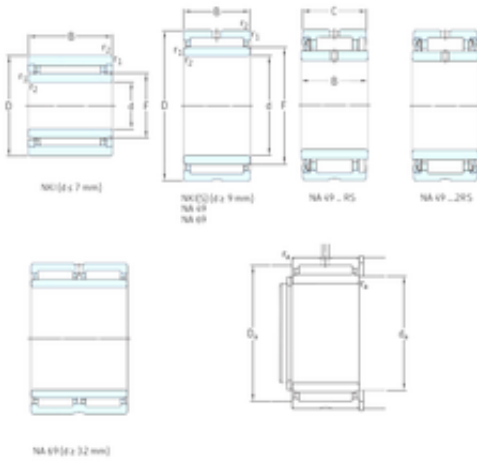

BEARING CORP. LTD.

6 mm x 16 mm x 16 mm SKF NKI6/16TN needle roller bearings

Bearing No. NKI6/16TN

Size	6x16x16 mm
Bore Diameter	6 mm
Outer Diameter	16 mm
Width	16 mm
d	6 mm
F	9 mm
D	16 mm
B	16 mm
C	16 mm
r1 min.	0,3 mm
r2 min.	0,3 mm
da max	8 mm
Da max.	14 mm
ra max.	0,3 mm
S	2 mm
Weight	0,017 Kg
Basic dynamic load rating (C)	5,72 kN
Basic static load rating (C0)	7,2 kN
Fatigue load limit (Pu)	0,815
Reference speed	30000 r/min

NKI6/16TN Bearing 2D drawings and 3D CAD models