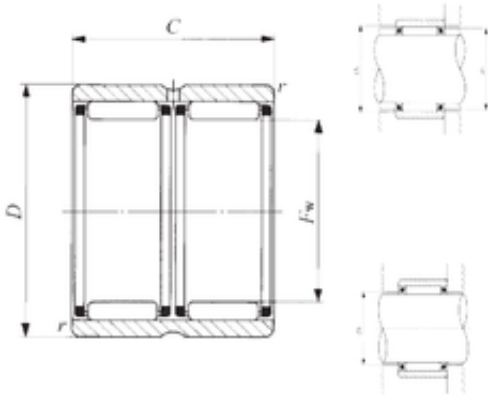

BEARING CORP. LTD.

IKO RNAFW 304232 needle roller bearings

Bearing No. RNAFW 304232

Size	30x42x32 mm
Bore Diameter	30 mm
Outer Diameter	42 mm
Width	32 mm
Fw	30 mm
D	42 mm
C	32 mm
r min.	0,3 mm
Da max.	40 mm
db	35,4 mm
Db	30,6 mm
Weight	0,132 Kg
Basic dynamic load rating (C)	35,7 kN
Basic static load rating (C0)	56,8 kN

RNAFW 304232 Bearing 2D drawings and 3D CAD models