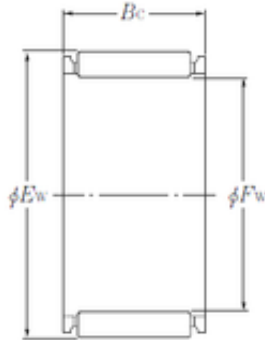

## NTN KMJ22 × 29 × 16 needle roller bearings

Bearing No. KMJ22 × 29 × 16

Bore Diameter	22 mm
Outer Diameter	29 mm
Fw	22 mm
Ew	29 mm
Bc	16 mm
Weight	0.0220 Kg
Basic dynamic load rating (C)	18,7 kN
Basic static load rating (C0)	22,7 kN
(Grease) Lubrication Speed	12000 r/min

KMJ22 × 29 × 16 Bearing 2D drawings and 3D CAD models