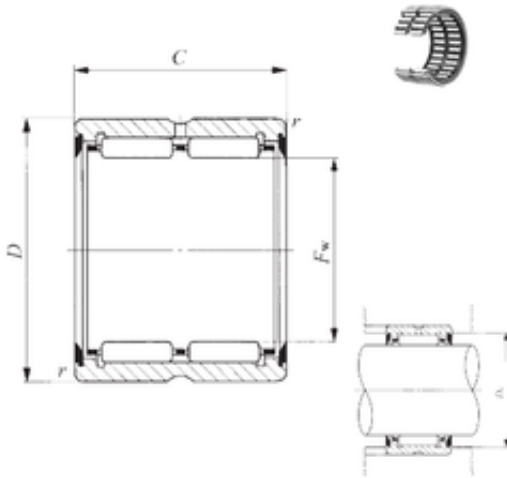

## IKO RNA 6915UU needle roller bearings

Bearing No. RNA 6915UU

RNA 6915UU Bearing 2D drawings and 3D CAD models

Size	75x95x30 mm
Bore Diameter	75 mm
Outer Diameter	95 mm
Width	30 mm
Fw	75 mm
D	95 mm
C	30 mm
r min.	1 mm
Da max.	90 mm
Weight	0,96 Kg
Basic dynamic load rating (C)	73,9 kN
Basic static load rating (C0)	133 kN