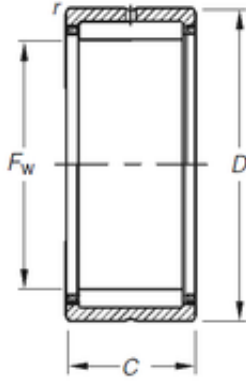

## Timken NK37/30 needle roller bearings

Bearing No. NK37/30

Size	37x47x30 mm
Bore Diameter	37 mm
Outer Diameter	47 mm
Width	30 mm
d	37 mm
D	47 mm
C	30 mm
r	0,3 mm
Weight	0,128 Kg
Basic dynamic load rating (C)	38,2 kN
Basic static load rating (C0)	73,9 kN
(Grease) Lubrication Speed	12000 r/min

NK37/30 Bearing 2D drawings and 3D CAD models