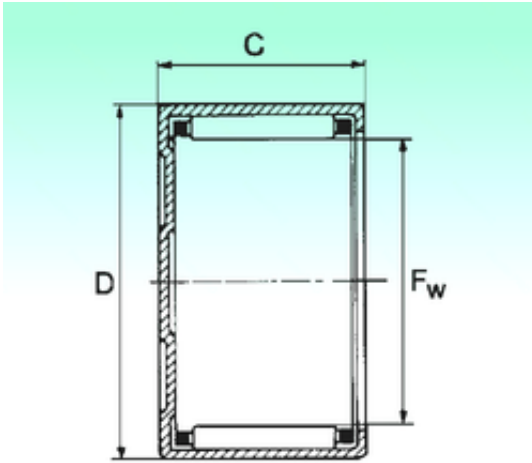

BEARING CORP. LTD.

NBS BK 1522 needle roller bearings

Bearing No. BK 1522

Size	15x21x22 mm
Bore Diameter	15 mm
Outer Diameter	21 mm
Width	22 mm
Fw	15 mm
D	21 mm
C	22 mm
Weight	0,022 Kg
Basic dynamic load rating (C)	12,7 kN
Basic static load rating (C0)	18,5 kN

BK 1522 Bearing 2D drawings and 3D CAD models